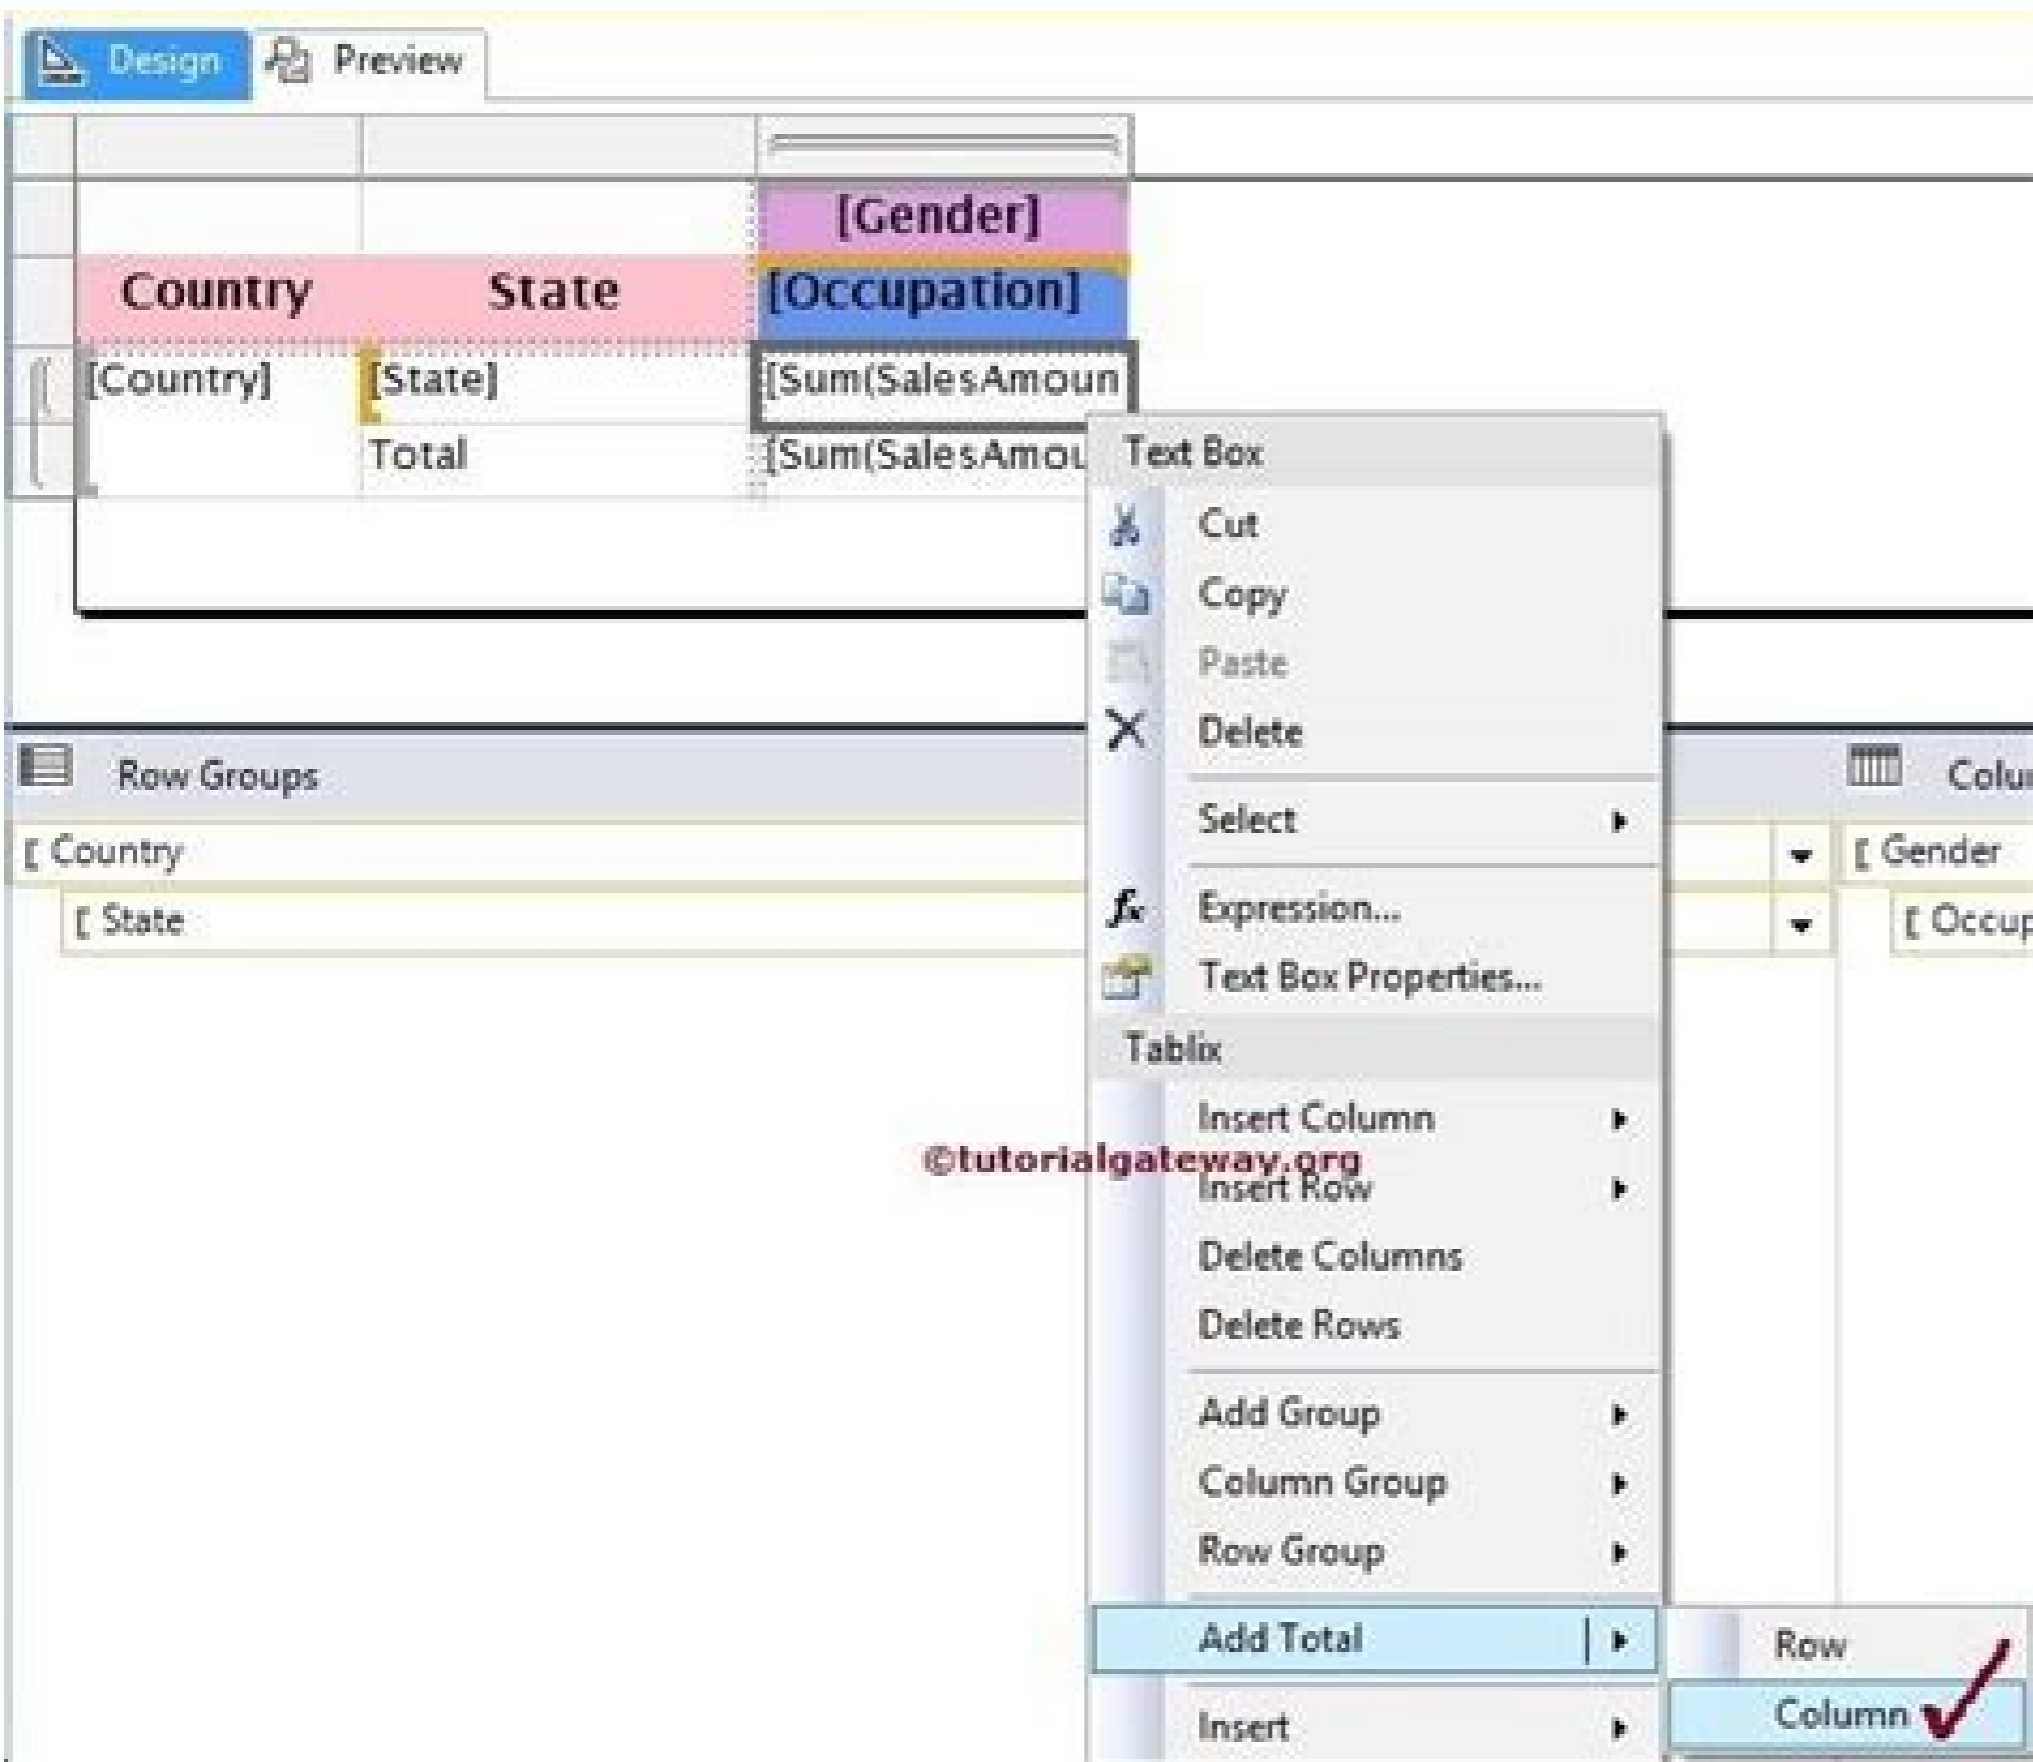

Drill down report ssrs

Drill down and drill through report in ssrs. Ssrs report builder drill down. Ssrs add drill down to existing report. Multiple drill down report in ssrs. Drill down chart report in ssrs. Ssrs drill down report tutorial. How to remove drill down in ssrs report. Ssrs open drill down report in new window.

=IF(CountRows("table1_Group1"))